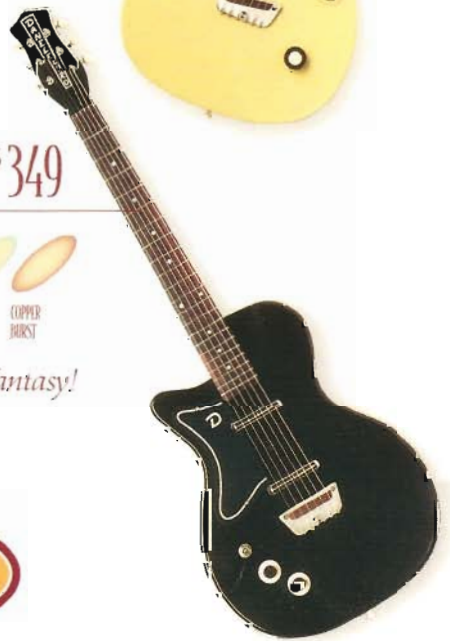

56-U2™ \$299

Great looks. Trademark Danelectro tone. The #1 selling Dano in 1998

58-LONGHORN™ \$349

Long awaited re-issue exceeds everybody's expectation. Killer tone!

59-DC™ \$299

The classic returns! Open and "jangly" tone.

56-U1™ \$199

Amazing sound! Amazing price!

56-U2 LEFTY™ \$349

The ultimate Southpaw fantasy!

HEARING IS BELIEVING.

DANO

99

NEW! SEVEN GUITARS IN ONE!

But wait, there's more! Gotoh tuning machines and individually adjustable string saddles (height and intonation) make this the guitar for serious players.

Tonally awesome!

NEW! CONVERTIBLE™ RE-ISSUE

One of the most popular Danos ever was the Convertible: The working musician's acoustic/electric. Play it acoustically and enjoy great resonance and excellent projection. Electrically, it has the "signature" Danelectro sound, but with an open "jangly" acoustic vibe.

Single high output genuine Lipstick® pickup. Tone and volume control.

Test drive one today!

\$299 CONVERTIBLE™

NEW! BARITONE™

Danelectro invented this great guitar in the late 50's. Soon it was the rage of the 60's. Tuned an octave lower than the guitar, the Baritone lets you play "tic-tac" bass or chords. A versatile instrument for any serious player—at a price nobody can pass up.